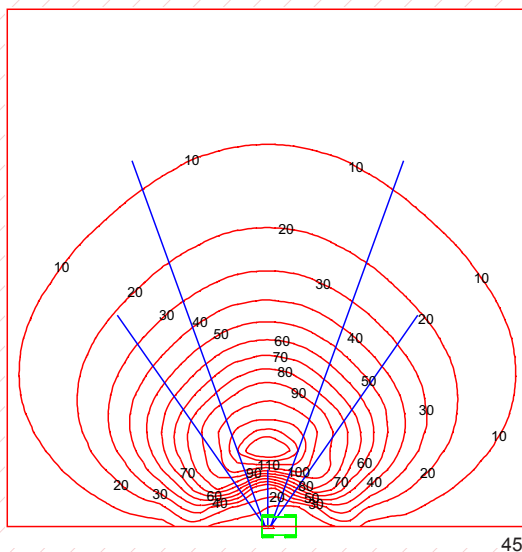

TF NM5.5 J-4x400

PRODUCT LINE: LIGHTING KIT

CHARACTERISTICS:

- 5.5m zinc plated telescopic mast
- Manual winch raise/lower
- Certified wind proof up to 80Km/h (*)
- 4 x metal halide lamps of 400W
- Two axes manually adjustable floodlights
- ILLUMINATED AREA 1800mq
- ON/OFF Switches one for each lamp
- Trolley with wheels and handles
- 2 adjustable stabilisers, extendable

- Safety lock
- Lifting hooks and forklift pockets
- Frame prepared for installing a generating set from 4 to 7 kVA
- Weight: 226 kg (excluding the generator)
- Dimension Tower Closed (L x l x h): 1480 x 1090 x 2180 mm
- Dimension Tower Open (L x l x h): 1730 x 1570 x 5500 mm
- Compliant with EC Directives

(*) applicable to trailer loaded with generator having weight ≥ 80 kg

45m

ILLUMINATED AREA
1800Mq
ISOLUX DIAGRAMS